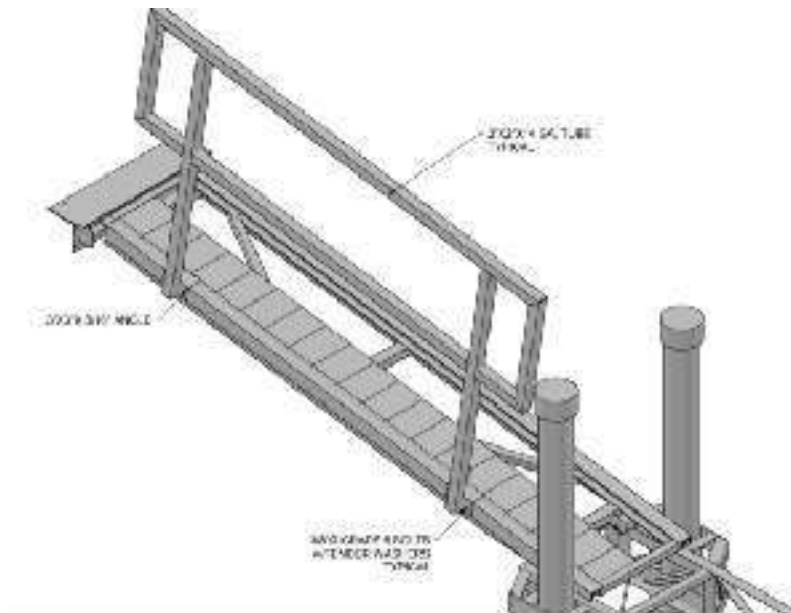

12' Cushion

14' Cushion

\$Call

\$Call

\$Call

\$Call

These Cruiser Cushions are manufactured from a high molecular weight polyethylene to stand up to years of abuse. The cushions have fungicide and UV additive to guarantee longevity of its life span. The extra large heavy duty design provides protection for all sizes of boats. They offer a Lifetime Guarantee.

Dock Handrail

Universal Ramp will fit all perimeter slips

\$Call

These handrails manufactured by MariCorp US are made of 2" x 2" hot dipped galvanized steel. The handrails are manufactured to be universal in the sense that they will fit on all of our perimeter slips and can be mounted on either side of the ramp.